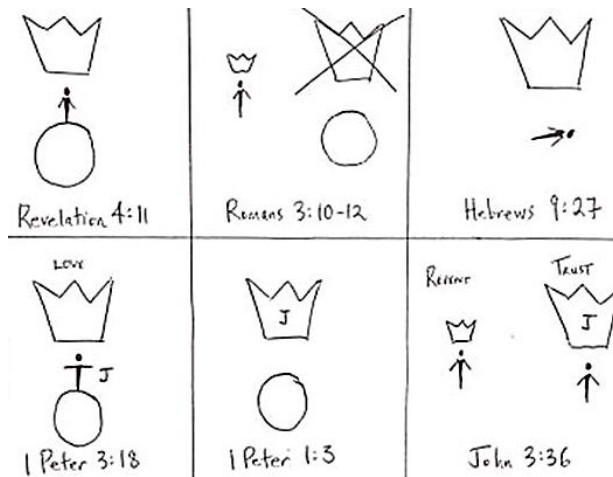

Two Ways to Live- Judgement

Hell is an awful punishment

Matt 3:12, 5:22, 5:29-30, 7:13, 7:19, 7:27, 13:30, 13:42, 13:30, 13:50, 22:13, 24:51 25:11, 25:30, 25:41, 25:46. Luke 16:19-31, Mark 9:42-48, Isaiah 66:22-24, 2 Thess 1:5-10, Rev 14:10,

Box 3-

God won't let us rebel forever
 God's punishment for rebellion is death
 and judgement

Man is destined to die once, and after that to face judgement.
 Hebrews 9:27

Hell is a truth under attack

Reactions to Hell