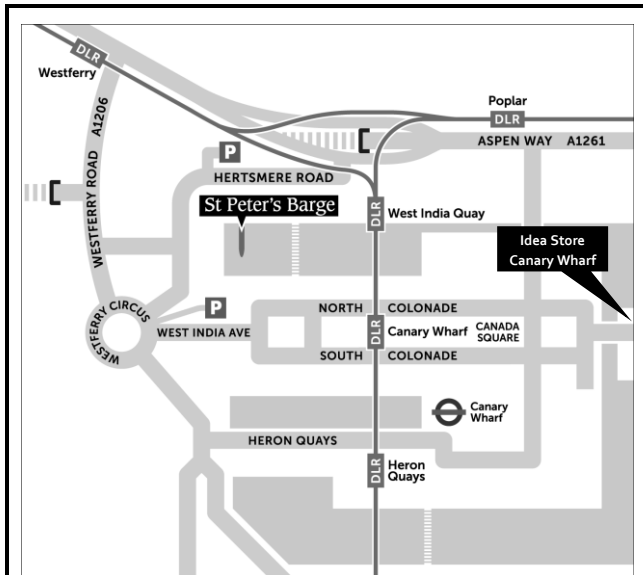

The Staff Team

Marcus Nodder

Senior Pastor

m.nodder@stpetersbarge.org

Callum Elwood

Associate Pastor

c.elwood@stpetersbarge.org

Alison Garrow

Midweek women's worker

a.garrow@stpetersbarge.org

Jing Gou

Barge Office

j.gou@stpetersbarge.org

ST PETER'S BARGE LUNCHTIME TALKS (ALSO ON ZOOM)

Wed (St Peter's Barge) 1:05 for 1:15-1:50pm

Thurs (St Peter's Barge) 1:05 for 1:15-1:50pm

Zoom meeting details:

ID: 883 3449 0780

Passcode: 446956

020 7093 1212

info@stpetersbarge.org

www.stpetersbarge.org

St Peter's Barge

London's Floating Church

**To make disciples of all nations
who live or work in Docklands**

HOPE
EXPLORED

These days hope often feels hard to come by. Where can we find a hope that won't disappoint us? Sign up on the Response Card or by emailing the Barge office.

LIFE
EXPLORED

We all want to be happy? Why is lasting happiness so hard to find? A 7-session course for anyone looking for answers to the big questions of life. To book a place on the next course, please email info@stpetersbarge.org or speak to one of the staff members.

CHRISTIANITY
EXPLORED

Many people have some familiarity with Christian teaching but have never examined the source documents themselves as an adult. Come and join us as we look at Mark's Gospel together in this DVD-based course over 4 lunchtimes. All questions welcome. To book a place on the next course, please email info@stpetersbarge.org or speak to one of the staff members.

A PASSION FOR LIFE

Join us on **Monday, 14th March**, 1.15-2pm on the Barge and on Zoom, an interview with Rachael Denhollander. Visit Barge website for details or pick up a flyer at the Barge.

PARTNERSHIP GROUPS

These weekly groups meet for Bible study and prayer before work during term time. They're a great way to get to know a few others well who work in the Wharf. To join these groups, please email info@stpetersbarge.org

Men's groups

Tues 8.00-8.40am (on the Barge)

Fri 7.30-8.30am (on Zoom)

Women's group

Wed 8.00-8.50am (on Zoom)

GIVING

If you would like to give to support the work of the Barge in the Wharf, please pick up a Giving leaflet from the Welcome Table.