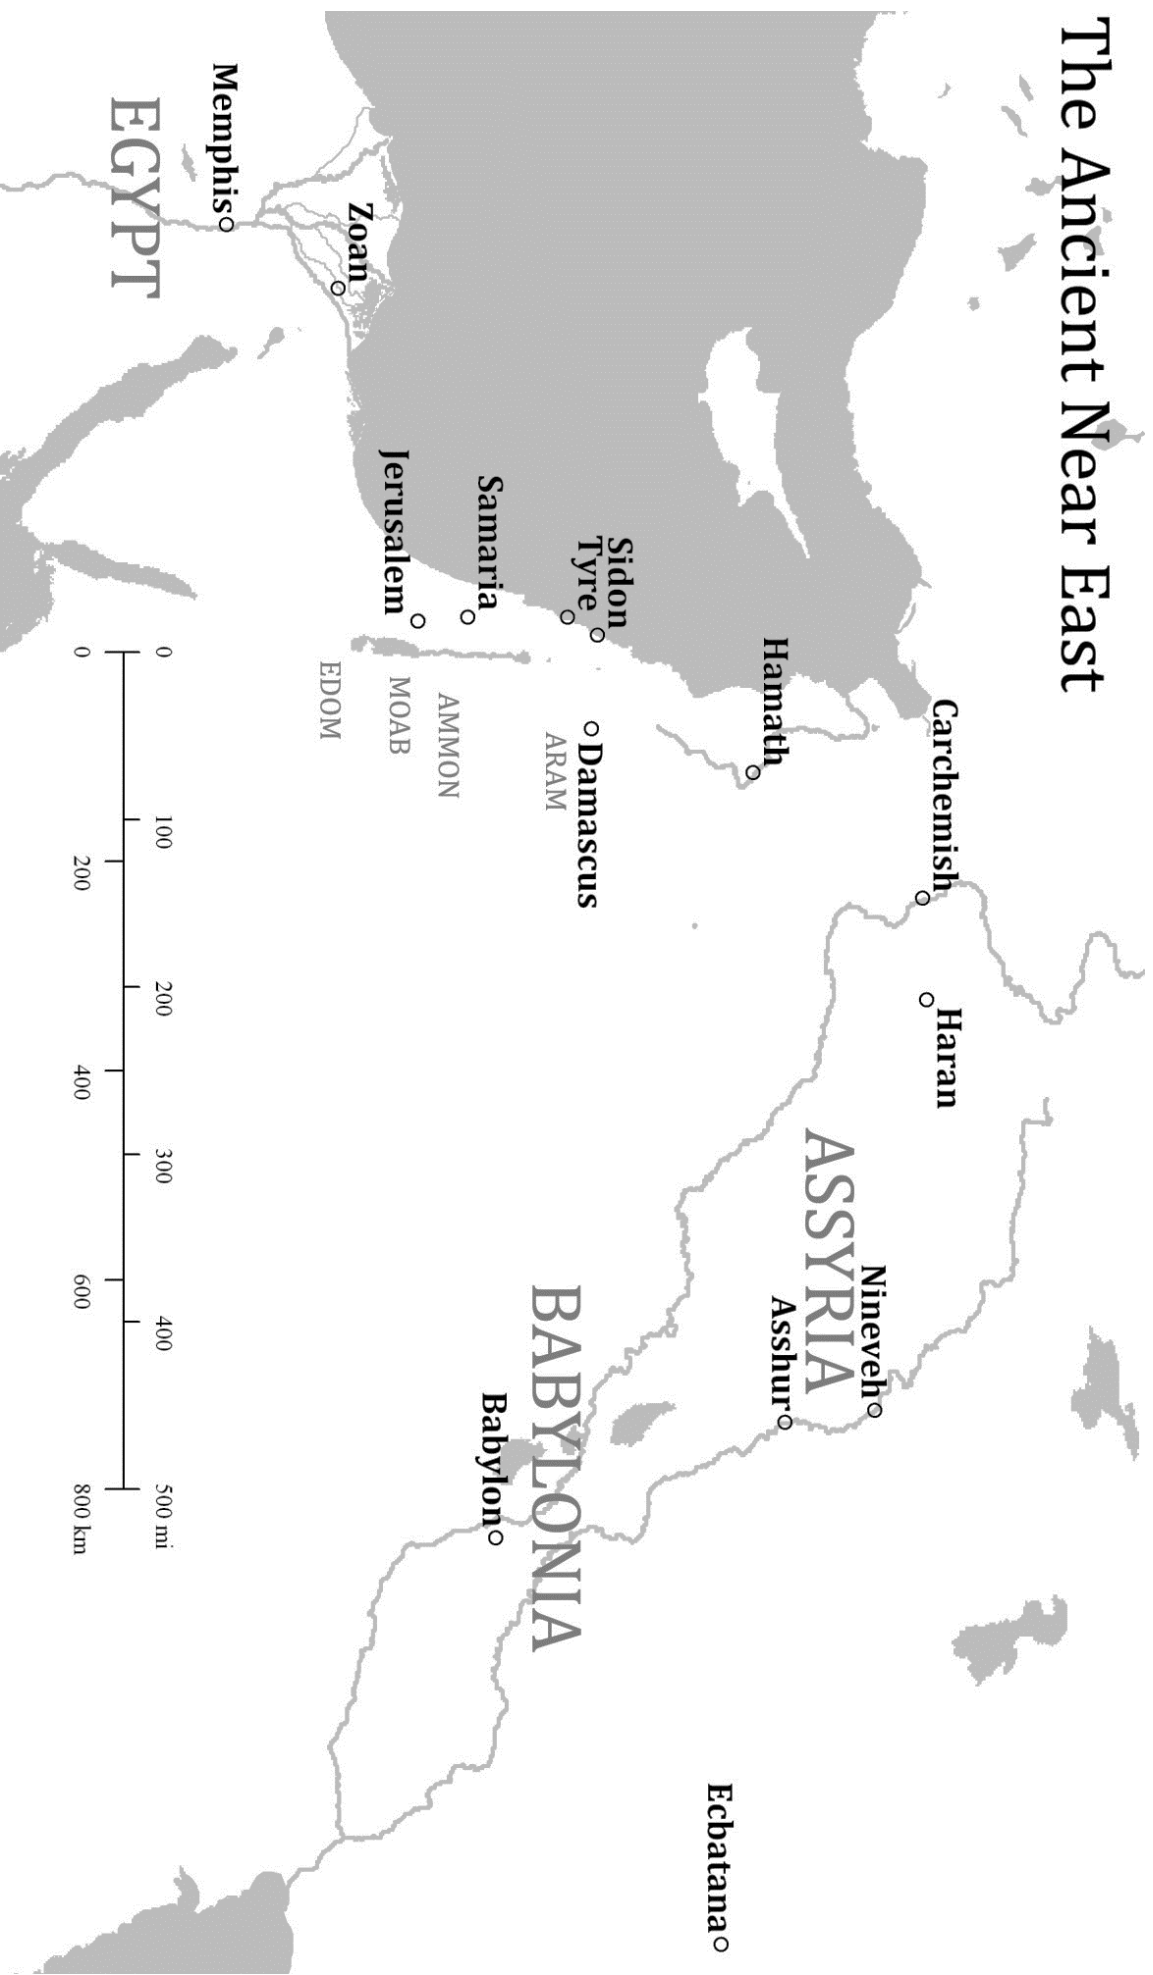

The Ancient Near East

SESSION 1 ISAIAH 1-39

Who do you fear?

Who do you depend on?

[Explore these themes further in Isaiah 40](#)

Which image in these verses most grabs you?

How does it show you the unique fearsomeness and dependability of our God?

Pharaoh Tirhakah shelters under his God Amun (British Museum Exhibit EA 1779)