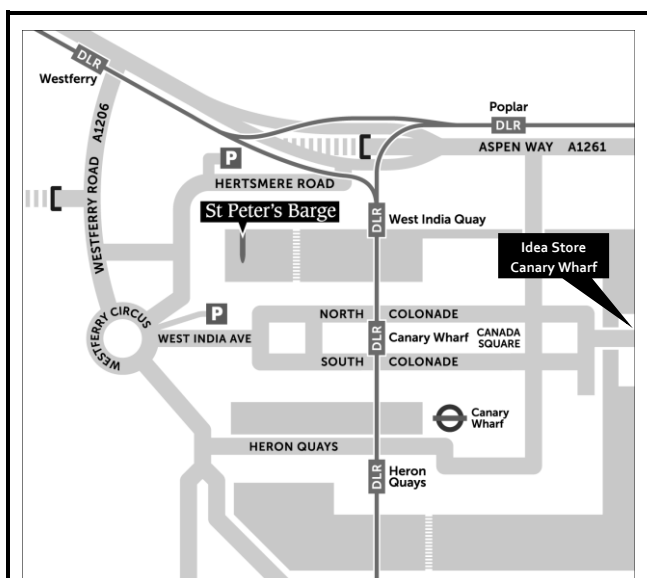

Men's groups

Tues 8.00-8.40am (on the Barge)

Fri 7.30-8.30am (on Zoom)

Women's group

Wed 8.00-8.45am (on the Barge)

GIVING

If you would like to give to support the work of the Barge in the Wharf, please pick up a Giving leaflet from the Welcome Table.