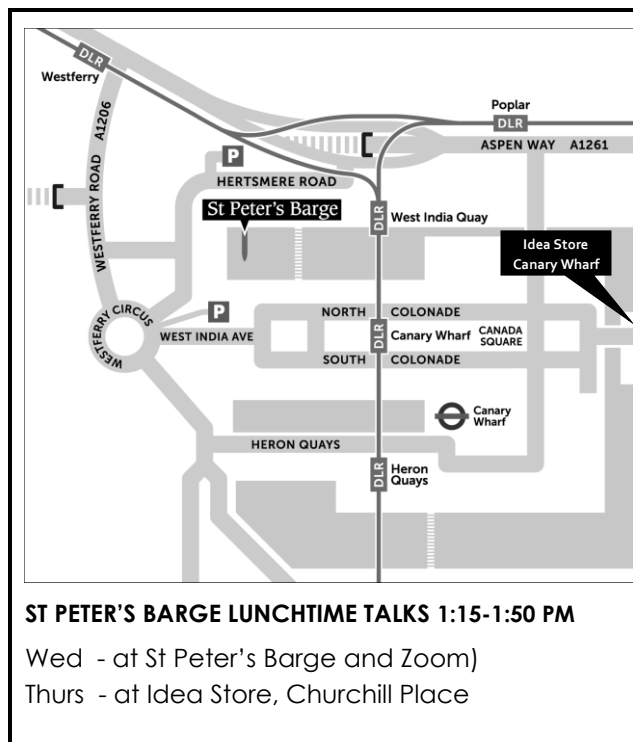

The Staff Team

Marcus Nodder

Senior Pastor

m.nodder@stpetersbarge.org

Callum Elwood

Associate Pastor

c.elwood@stpetersbarge.org

Alison Garrow

Midweek women's worker

a.garrow@stpetersbarge.org

Jing Gou

Barge Office

j.gou@stpetersbarge.org

Zoom meeting details:

ID: 883 3449 0780

Passcode: 446956

St Peter's Barge

London's Floating Church

**To make disciples of all nations
who live or work in Docklands**

A new course begins on Thurs, 11th April, at 7.30-9pm on the Barge. These days hope often feels hard to come by. Where can we find a hope that won't disappoint us? Sign up on the Response Card or by emailing the Barge office (info@stpetersbarge.org)

WHARF CHRISTIANS GROUP ON LINKEDIN

Join Canary Wharf Christians on LinkedIn to stay up to date

PARTNERSHIP GROUPS

These weekly groups meet for Bible study and prayer before work during term time. They're a great way to get to know a few others well who work in the Wharf. To join these groups, please email info@stpetersbarge.org

Men's groups

Tues 8.00-8.40am (on the Barge)
Fri 7.30-8.30am (on Zoom)

Women Working in the Wharf

Women's seminar – Thurs, 18th April, 6.30-8pm on the Barge

GIVING

If you would like to give to support the work of the Barge in the Wharf, please pick up a Giving leaflet from the Welcome Table.

KEEP IN TOUCH

07391 296 439

info@stpetersbarge.org

www.stpetersbarge.org