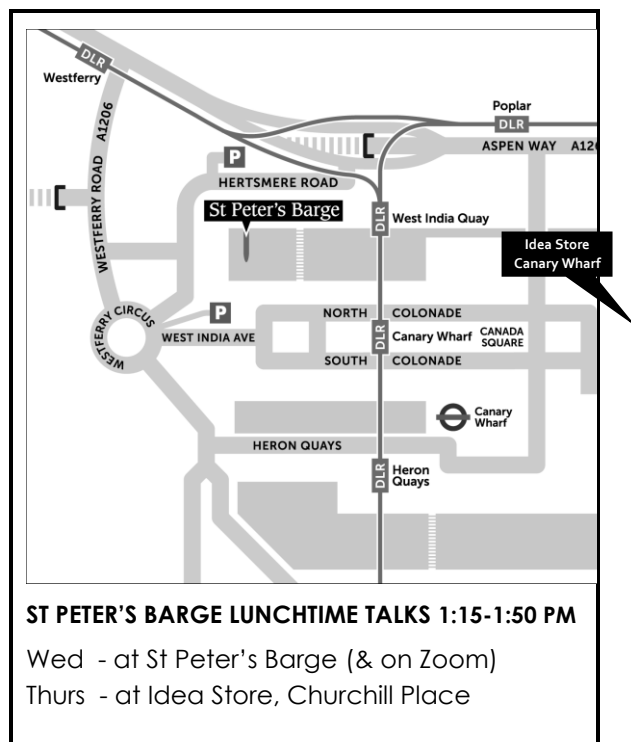

The Staff Team

Marcus Nodder

Senior Pastor

m.nodder@stpetersbarge.org

Callum Elwood

Associate Pastor

c.elwood@stpetersbarge.org

Alison Garrow

Midweek women's worker

a.garrow@stpetersbarge.org

Jing Gou

Barge Office

j.gou@stpetersbarge.org

07391 296 439
info@stpetersbarge.org
www.stpetersbarge.org

St Peter's Barge

London's Floating Church

**To make disciples of all nations
who live or work in Docklands**

These days hope often feels hard to come by. Where can we find a hope that won't disappoint us? Sign up on the Response Card or by emailing the Barge office info@stpetersbarge.org

PARTNERSHIP GROUPS

These weekly groups meet for Bible study and prayer before work during term time. They're a great way to get to know a few others well who work in the Wharf. To join these groups, please email info@stpetersbarge.org

Men's groups

Tues 8.00-8.40am (on the Barge)
Fri 7.30-8.30am (on Zoom)

Women Working in the Wharf

Women's seminars: 6.30-8 pm on the Barge.

21st Nov - "Sharing Hope: Talking about Jesus at work"

Dinner will be provided via a local takeaway, with a £6 suggested contribution.

WINNING IN THE WHARF

"How would Jesus measure a successful career?" **Thurs, 10th Oct, 6.30-8.30 pm** on the Barge. A welcome event for new joiners in Canary Wharf.

GIVING

If you would like to give to support the work of the Barge in the Wharf, please pick up a Giving leaflet from the Welcome Table.

KEEP IN TOUCH

NEXT WEEK

Series: Acts
Bible Text: Acts 9:1-19
Speaker: Callum Elwood